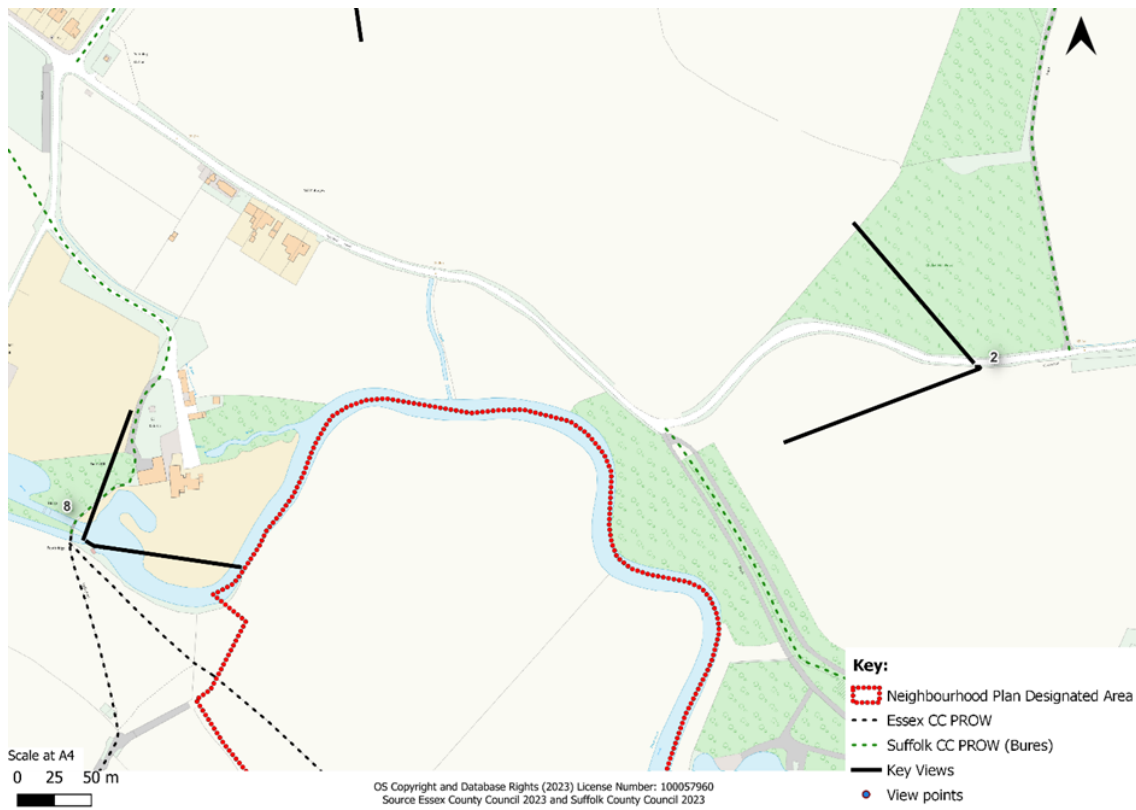

## Appendix C Key views maps

Scale at A4  
0 100 200 m

OS Copyright and Database Rights (2023) License Number:  
100057960 Source: Natural England, 2023; Essex County Council  
2023 and Suffolk County Council 2023

- Key:**
- Neighbourhood Plan Designated Area
  - Dedham Vale National Landscape
  - Suffolk CC PROW (Bures)
  - Essex CC PROW
  - Key Views
  - View points