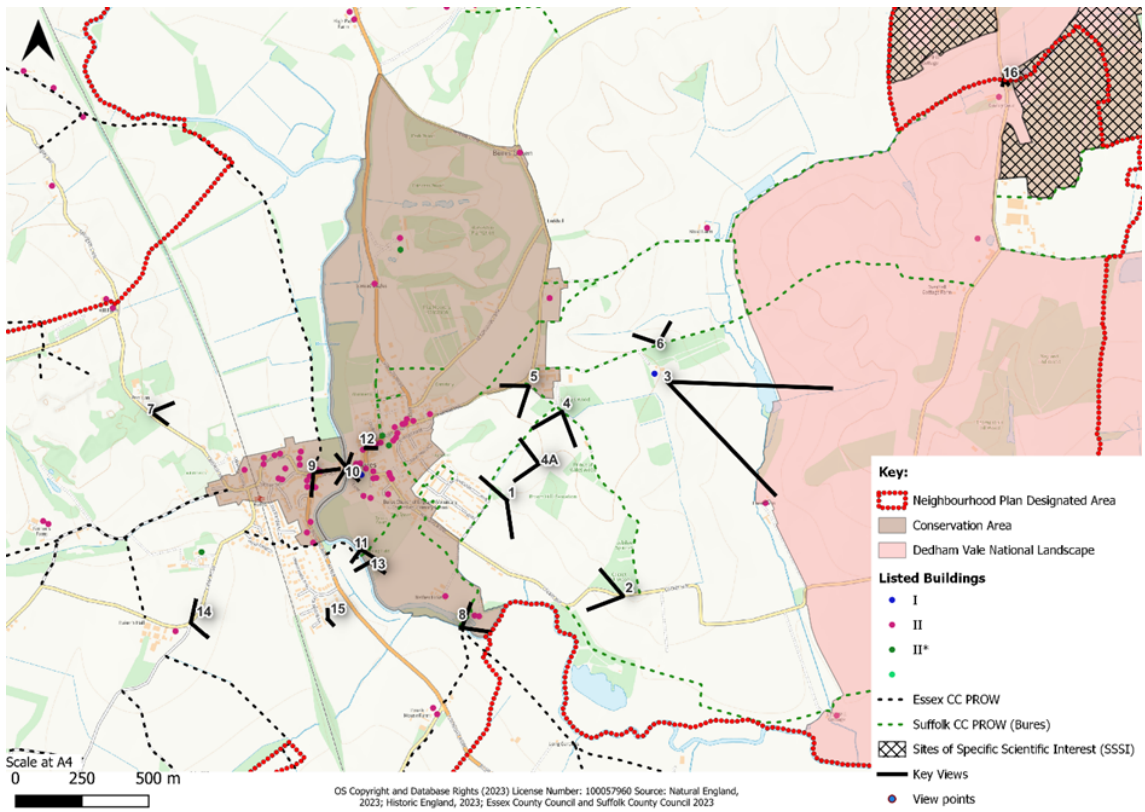

## Appendix C Key views maps

Scale at A4  
0 100 200 m

OS Copyright and Database Rights (2023) License Number:  
100057960 Source: Natural England, 2023; Essex County Council  
2023 and Suffolk County Council 2023

- Key:**
- Neighbourhood Plan Designated Area
  - Dedham Vale National Landscape
  - Suffolk CC PROW (Bures)
  - Essex CC PROW
  - Key Views
  - View points