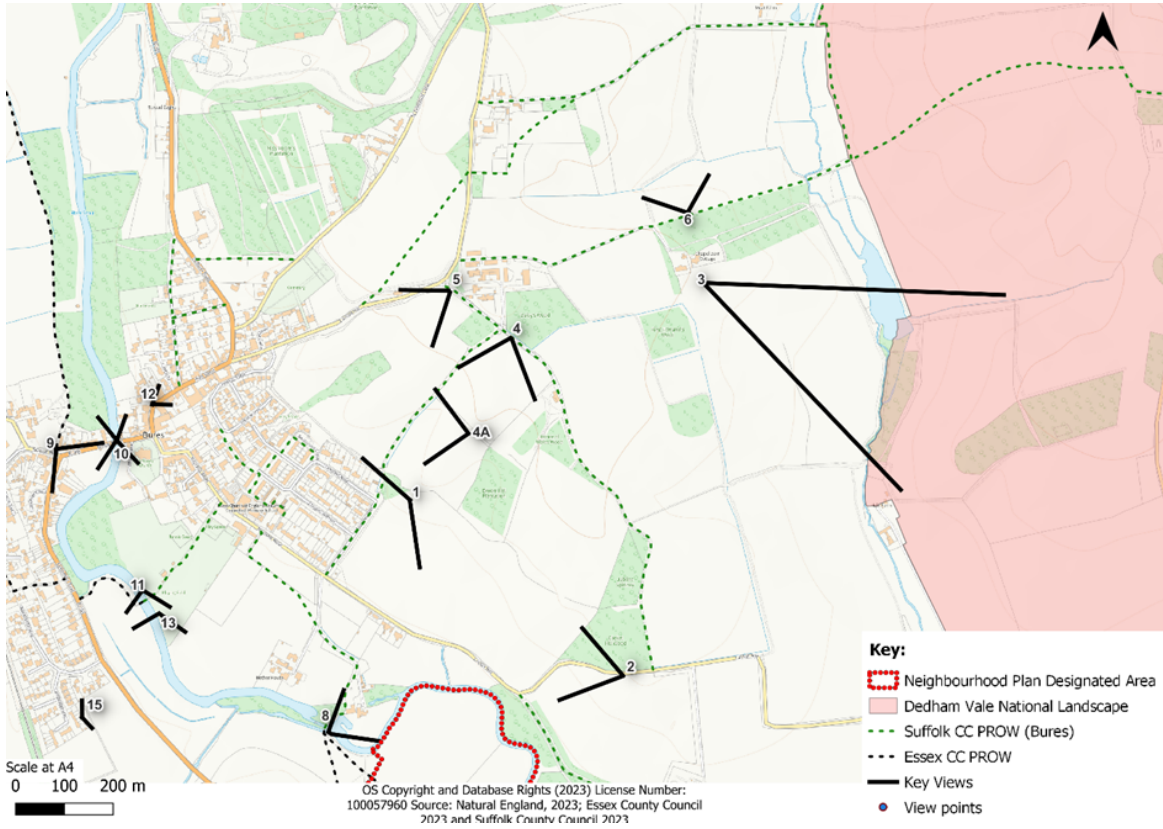

## Appendix C Key views maps

Scale at A4  
0 100 200 m

OS Copyright and Database Rights (2023) License Number:  
100057960 Source: Natural England, 2023; Essex County Council  
2023 and Suffolk County Council 2023

- Key:**
- Neighbourhood Plan Designated Area
  - Dedham Vale National Landscape
  - Suffolk CC PROW (Bures)
  - Essex CC PROW
  - Key Views
  - View points