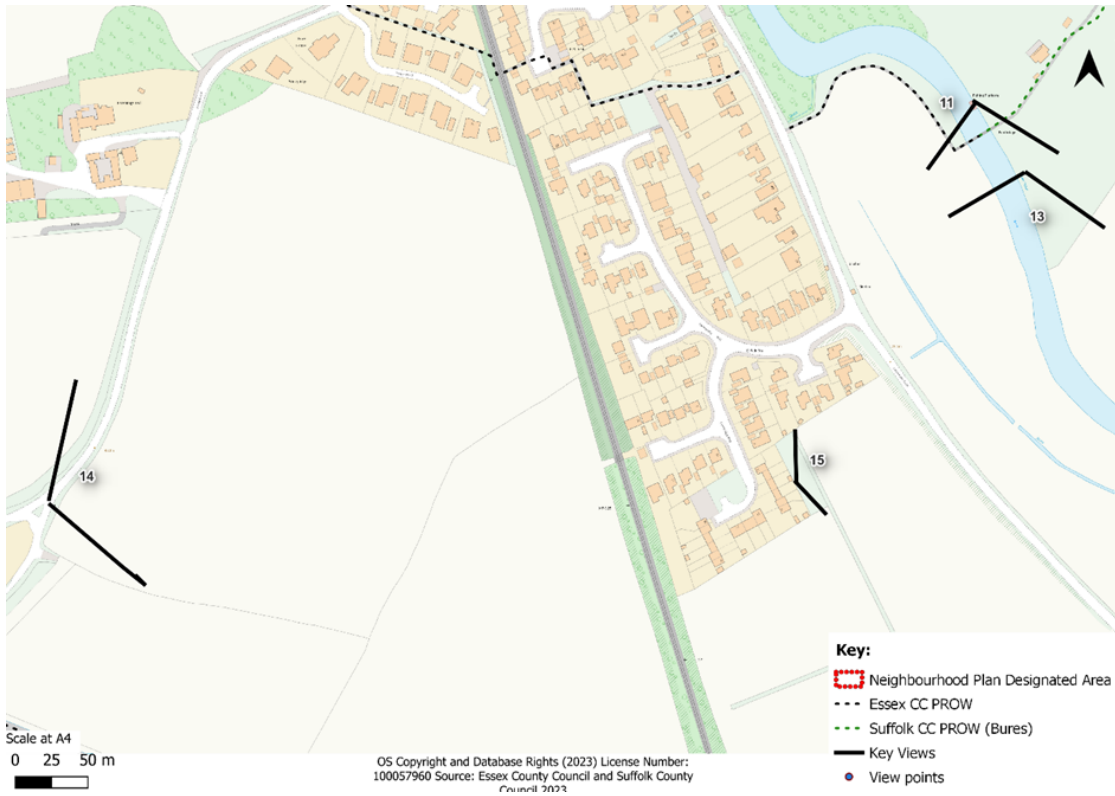

## Appendix C Key views maps

Scale at A4  
0 100 200 m

OS Copyright and Database Rights (2023) License Number:  
100057960 Source: Natural England, 2023; Essex County Council  
2023 and Suffolk County Council 2023

- Key:**
- Neighbourhood Plan Designated Area
  - Dedham Vale National Landscape
  - Suffolk CC PROW (Bures)
  - Essex CC PROW
  - Key Views
  - View points